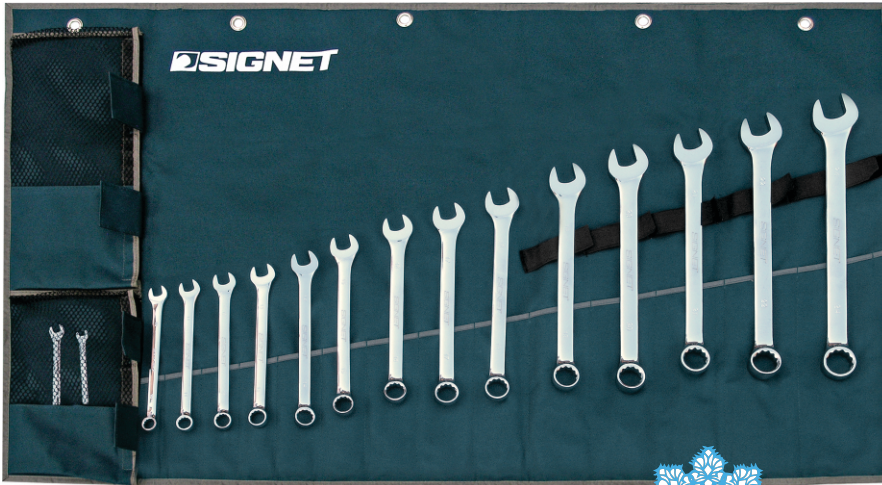

16 PIECE METRIC COMBINATION WRENCH SET

**FULL
POLISHED**

ANSI

**SAVE
42%**

\$171³⁷

30726 Sugg Retail \$293.14
8mm to 22mm, 24mm, CrV

16 PIECE 1/2" DRIVE SAE SOCKET SET

UP TO 1 1/4" !!

***NEW PROFESSIONAL RATCHET!**

**SAVE
53%**

1/2"

\$66⁵⁴

0813616 Sugg Retail \$140.08

- 1 - 5" Extension
- 1 - Ratchet
- 14 Sockets - 3/8 to 1-1/4"

21 PIECE 1/4" DRIVE SAE SOCKET SET

**SAVE
42%**

1/4"

11621
Sugg Retail \$137.92

- 9 Reg Sockets - 3/16 to 1/2"
- 6 Deep Sockets - 1/4" to 1/2"
- 1 Pro Locking Ratchet
- 2 Extension Bars - 3", 6"
- 1 Universal Joint
- 1 Spinner Handle

\$80⁶³

**LIMITED
QUANTITIES**

16 PIECE METRIC COMBINATION WRENCH SET

SAVE
38%

RAISED PANEL

LARGE SIZES UP TO 32MM

0830377 Sugg Retail \$116.42
8, 10, 12, 13, 14, 15, 16, 17, 18,
19, 21, 22, 24, 27, 30, 32mm

\$72³¹

22PC HEX KEY SET, SAE/METRIC